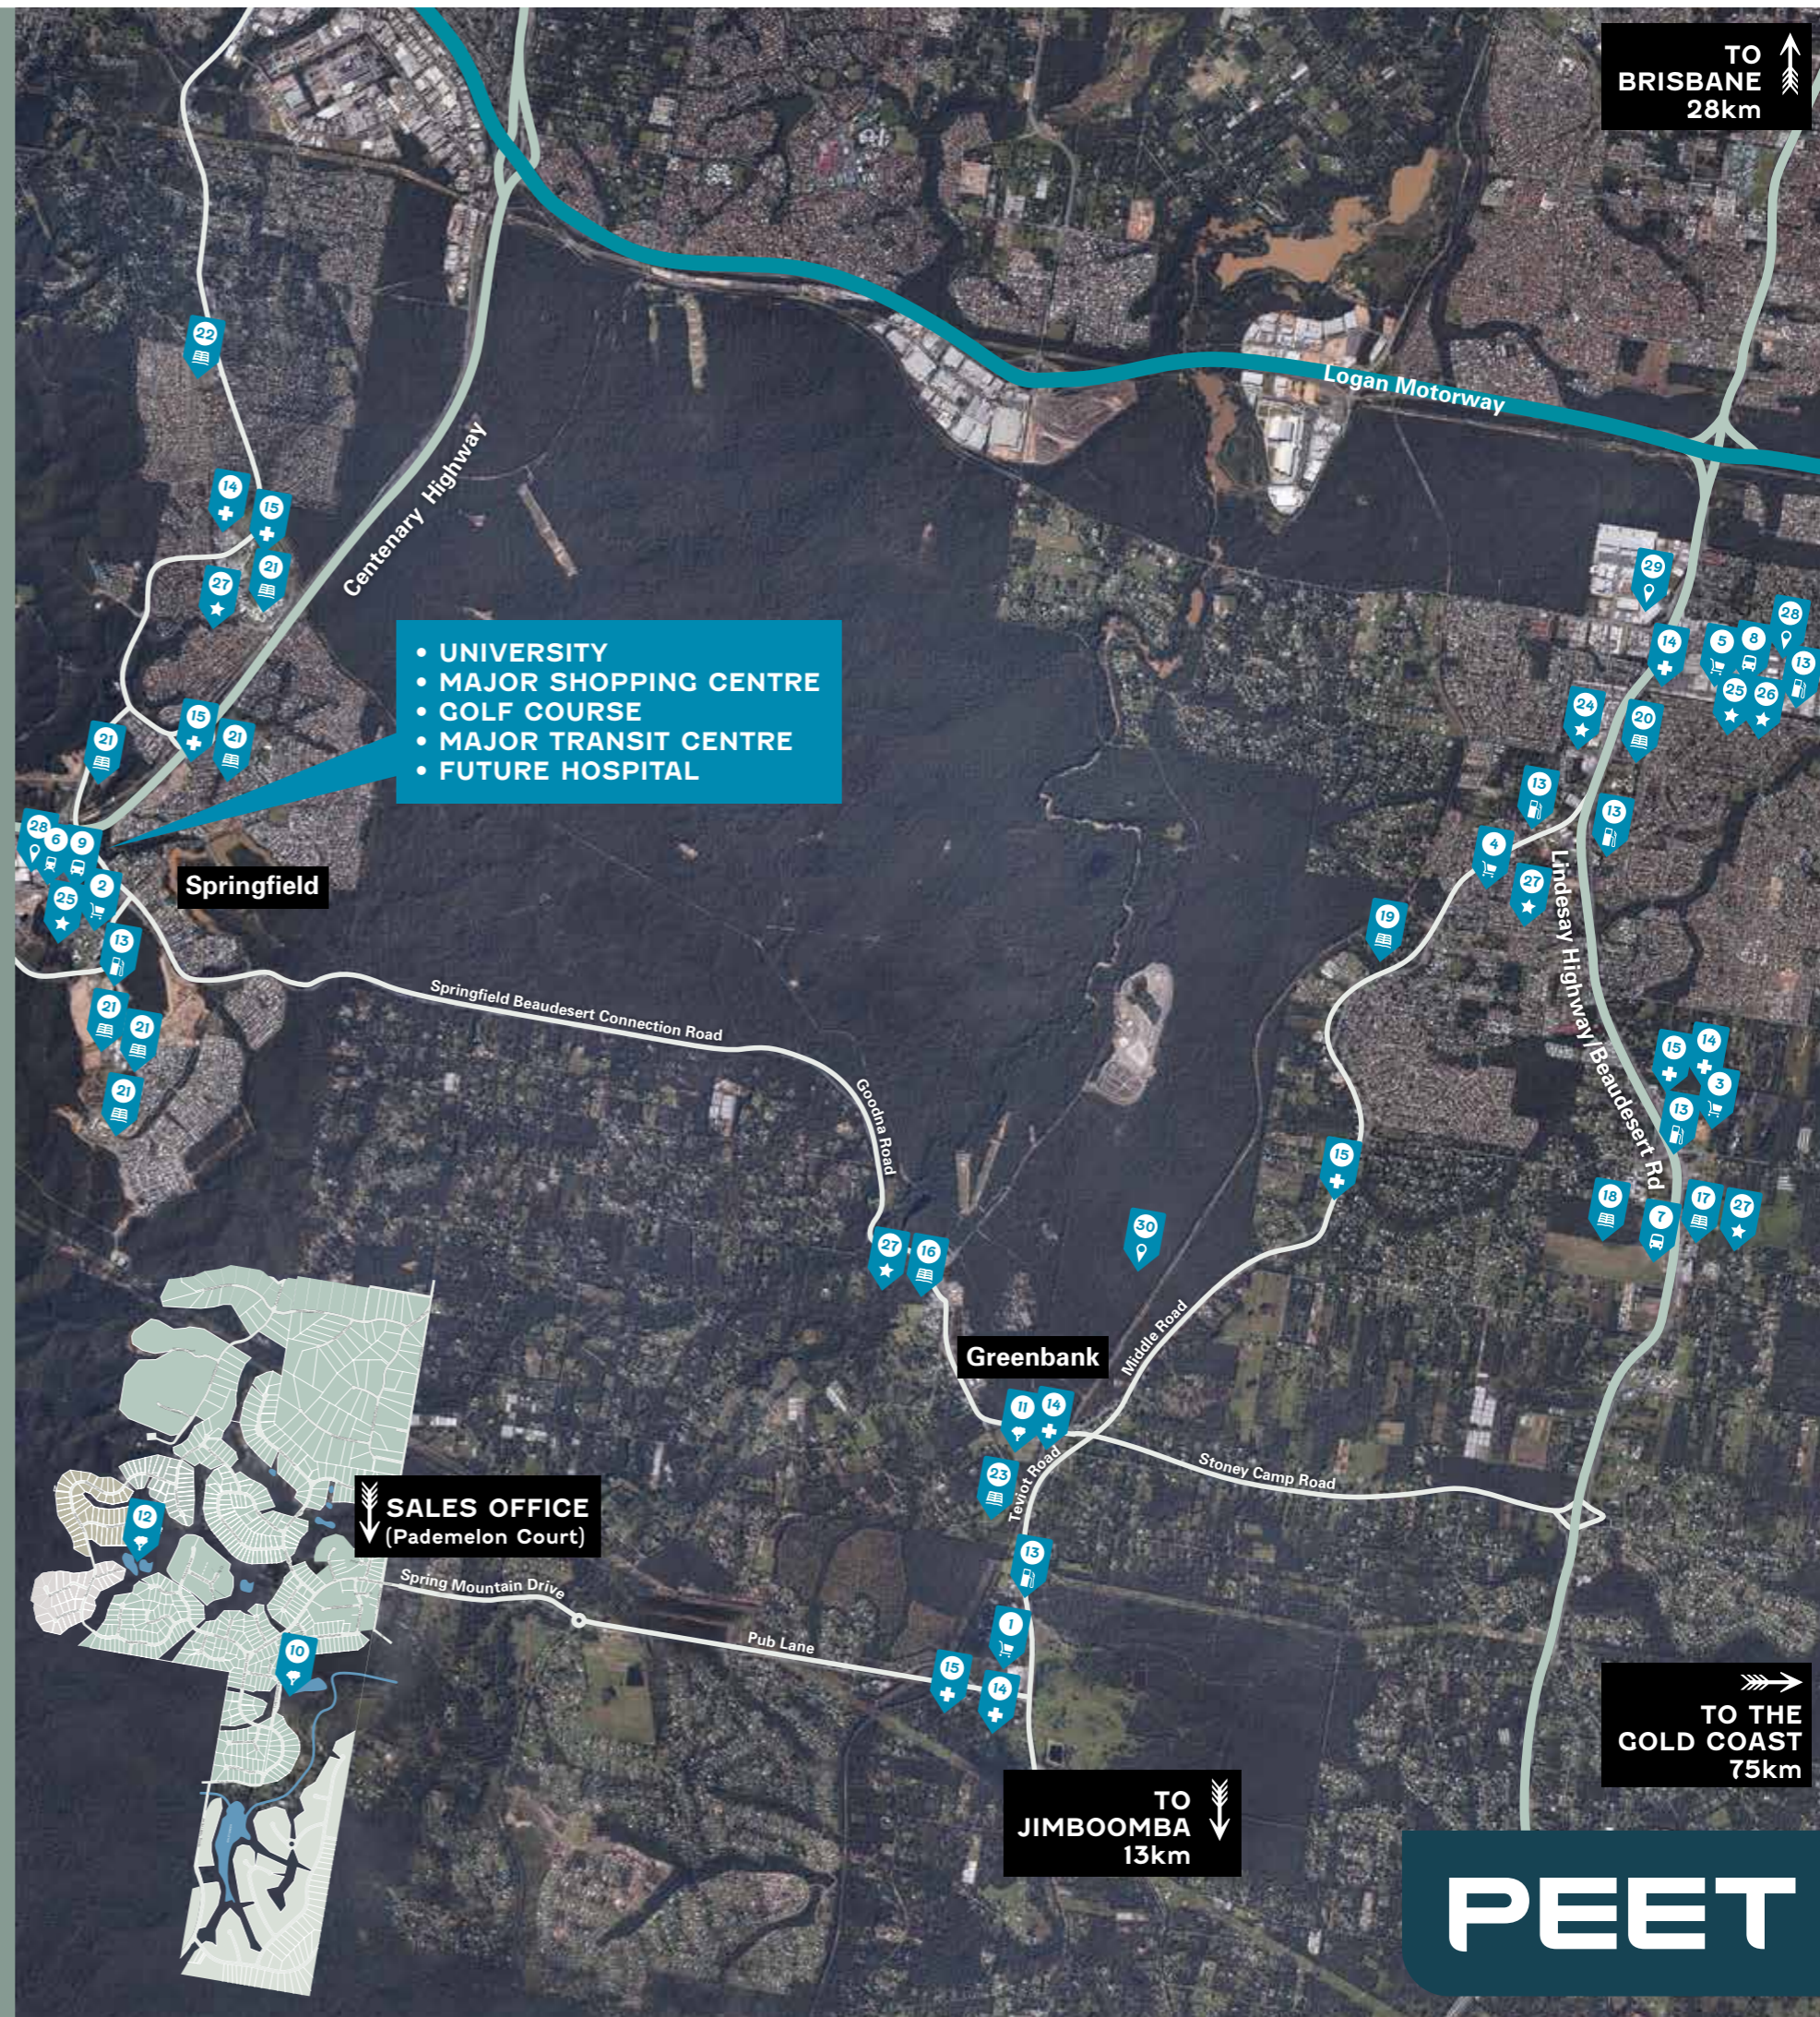

Transport

- 6 Springfield Train Station
- 7 Park Ridge Park'n'Ride (bus only)
- 8 Grand Plaza Bus Terminal
- 9 Springfield Bus Terminal (future)

Parks and Sports

- 10 Spring Mountain Reserve Park
- 11 Greenbank Sports Ground
- 12 The Summit Lagoon

Petrol

- 13 Greenbank, Park Ridge, Middle Road, Grand Plaza, Mt Lindesay Highway, Springfield

Health

- 14 Medical/Dental facilities
- 15 Vet

Education

- 16 Greenbank State School
- 17 Park Ridge State School
- 18 Park Ridge State High School
- 19 Boronia Heights State School
- 20 St Bernadines Primary School
- 21 Springfield Schools
- 22 Springfield Child Care
- 23 Greenbank Pre School

Entertainment

- 24 Greenbank RSL Club
- 25 Cinemas
- 26 Library
- 27 Public pools

Other

- 28 Bunnings
- 29 Masters
- 30 Army Barracks

TO BRISBANE 28km

• UNIVERSITY
• MAJOR SHOPPING CENTRE
• GOLF COURSE
• MAJOR TRANSIT CENTRE
• FUTURE HOSPITAL

Springfield

Greenbank

SALES OFFICE
(Pademelon Court)

TO JIMBOOMBA 13km

TO THE GOLD COAST 75km

PEET